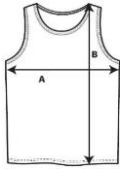

## Softstyle Adult Tank Top

**DETAILS**

**Weight**  
**Content**  
**Yarn Count**  
**Features**

153.0 G/SqM (White 144.0 G/SqM)  
100% Ring Spun Cotton  
30/1  
6.5 cm straps  
Rib knit trim applied to neckline and armholes  
Semi-Fitted  
High stitch density fabric  
Tear away label  
Bangladesh  
S-2XL  
S - 2XL    6 DOZEN  
6  
30

**Country of Origin**  
**Sizes**  
**Case Packs**  
**Colours**  
**SKU's**

**SPECIFICATIONS**

**Centimeters**  
**Chest (A)**  
**Length from HPS (B)**  
  
**Inches**  
**Chest (A)**  
**Length from HPS (B)**