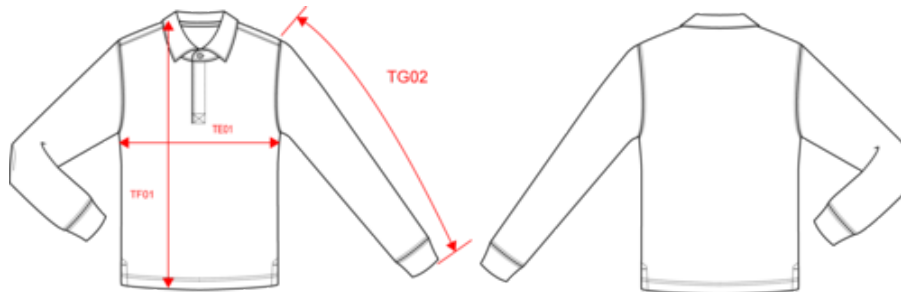

Auch erhältlich als

K214

KARIBAN

K213

Rugby-Polohemd

Maße

Measurements in cm	XS	S	M	L	XL	XXL	3XL	4XL	5XL
TE01 - 1/2 chest width at 1.5cm below armhole	47.00	50.00	53.00	56.00	59.00	62.00	65.00	68.00	71.00
TF01 - Total height from HSP	68.00	70.00	72.00	74.00	76.00	78.00	80.00	82.00	84.00
TG02 - Long sleeve length	66.25	67.00	67.75	68.50	69.25	70.00	70.75	71.50	72.25