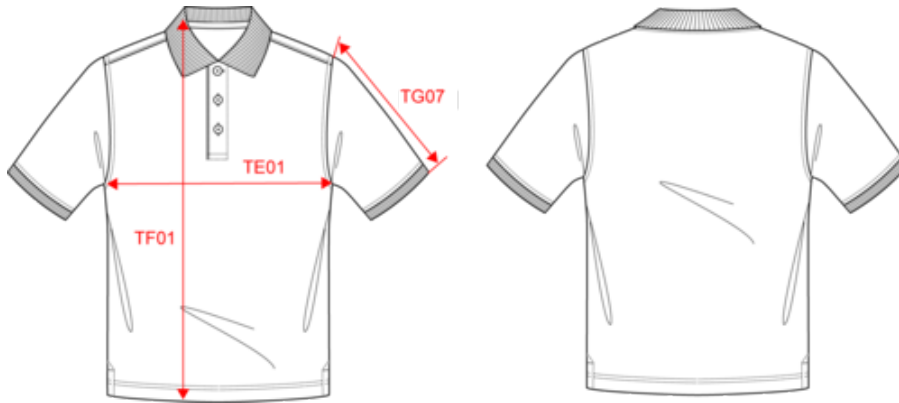

K242

K249

K248

KARIBAN

K241

Herren Piqué Poloshirt Kurzarm

Maße

Measurements in cm	S	M	L	XL	XXL	3XL	4XL
TE01 - 1/2 chest width at 1.5cm below armhole	50.00	53.00	56.00	59.00	62.00	65.00	68.00
TF01 - Total height from HSP	70.00	72.00	74.00	76.00	78.00	80.00	82.00
TG07 - Short sleeve length	22.75	23.50	24.25	25.00	25.75	26.50	27.25