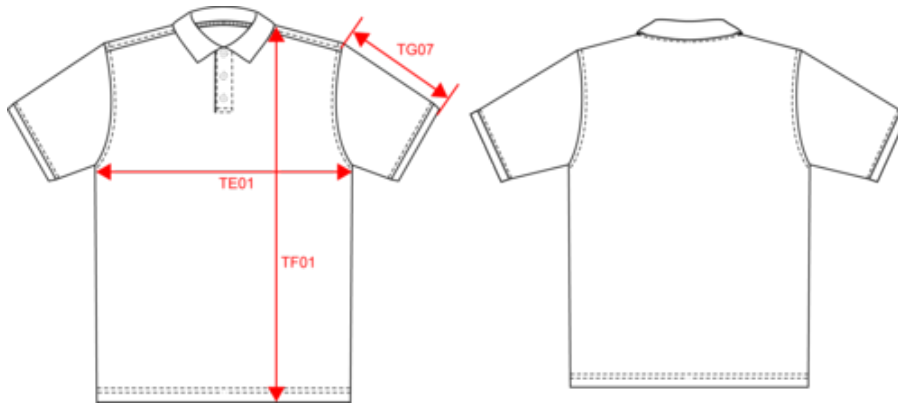

K255

K268

KARIBAN

K254

Herren Kurzarm-Polohemd. Baumwollpiqué.

Maße

Measurements in cm	S	M	L	XL	XXL	3XL	4XL
TE01 - 1/2 chest width at 1.5cm below armhole	50.00	53.00	56.00	59.00	62.00	65.00	68.00
TF01 - Total height from HSP	70.00	72.00	74.00	76.00	78.00	80.00	82.00
TG07 - Short sleeve length	22.75	23.50	24.25	25.00	25.75	26.50	27.25