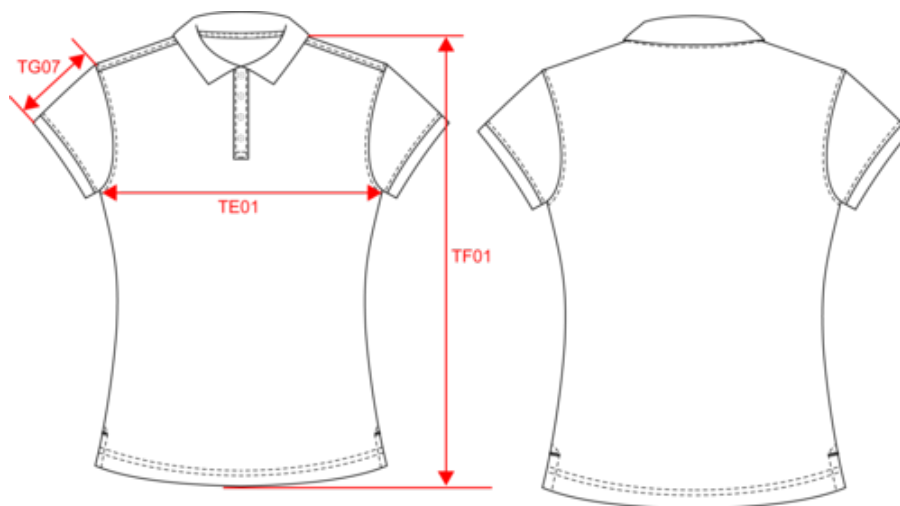

K254

K268

KARIBAN

K255

Damen Kurzarm-Poloshirt. Baumwollpiqué.

Maße

Measurements in cm	XS	S	M	L	XL	XXL	3XL
TE01 - 1/2 chest width at 1.5cm below armhole	43.00	46.00	49.00	52.00	55.00	58.00	61.00
TF01 - Total height from HSP	60.00	62.00	64.00	66.00	68.00	70.00	72.00
TG07 - Short sleeve length	13.00	13.75	14.50	15.25	16.00	16.75	17.50