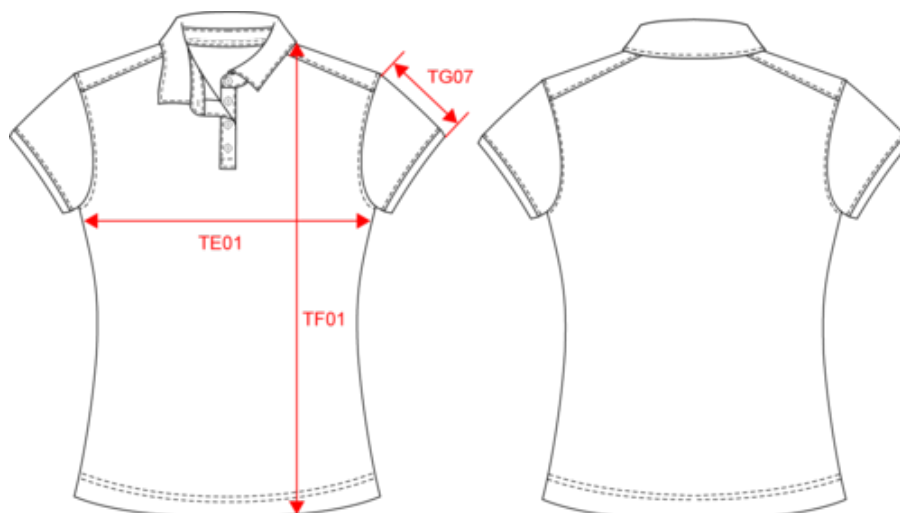

Measurements in cm	XS	S	M	L	XL	XXL
TF01 - Total height from HSP	60.00	62.00	64.00	66.00	68.00	70.00
TG07 - Short sleeve length	12.75	13.50	14.25	15.00	15.75	16.50

KARIBAN

K263

Jersey-Kurzarm-Polohemd für Damen