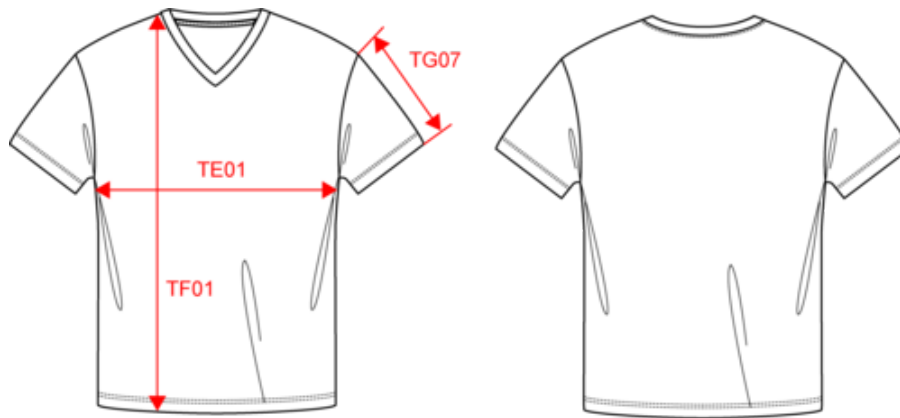

K30291C

KARIBAN

K3028IC

Herren-T-Shirt Bio150IC mit V-Ausschnitt

Maße

Measurements in cm	S	M	L	XL	XXL	3XL	4XL	5XL
TE01 - 1/2 chest width at 1.5cm below armhole	50.00	53.00	56.00	59.00	62.00	65.00	68.00	71.00
TF01 - Total height from HSP	70.00	72.00	74.00	76.00	78.00	80.00	82.00	84.00
TG07 - Short sleeve length	16.50	17.00	17.50	18.00	18.50	19.00	19.50	20.00