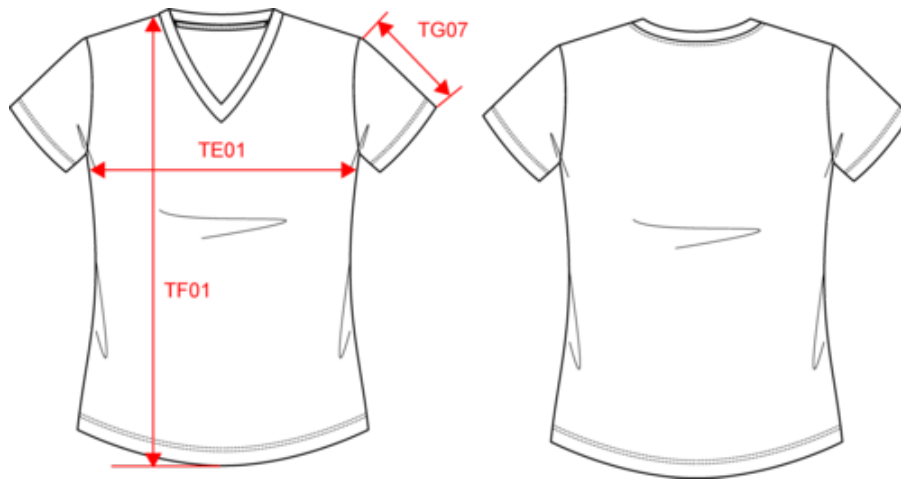

K3028IC

KARIBAN

K3029IC

Damen-T-Shirt BIO150IC mit V-Ausschnitt

Maße

Measurements in cm	XS	S	M	L	XL	XXL	3XL
TE01 - 1/2 chest width at 1.5cm below armhole	43.00	46.00	49.00	52.00	55.00	58.00	61.00
TF03 - Front total height from HSP	60.00	62.00	64.00	66.00	68.00	70.00	72.00
TG07 - Short sleeve length	15.75	16.50	17.25	18.00	18.75	19.50	20.25