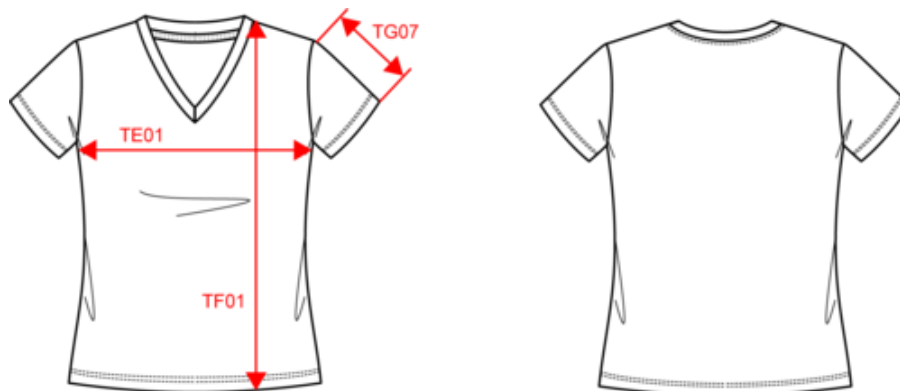

K357

KARIBAN

K381

Ladies' short-sleeved V-neck T-shirt

Maße

Measurements in cm	S	M	L	XL	XXL	3XL
TE01 - 1/2 chest width at 1.5cm below armhole	45.00	48.00	51.00	54.00	57.00	60.00
TF01 - Total height from HSP	62.00	64.00	66.00	68.00	70.00	72.00
TG07 - Short sleeve length	15.00	15.75	16.50	17.25	18.00	18.75