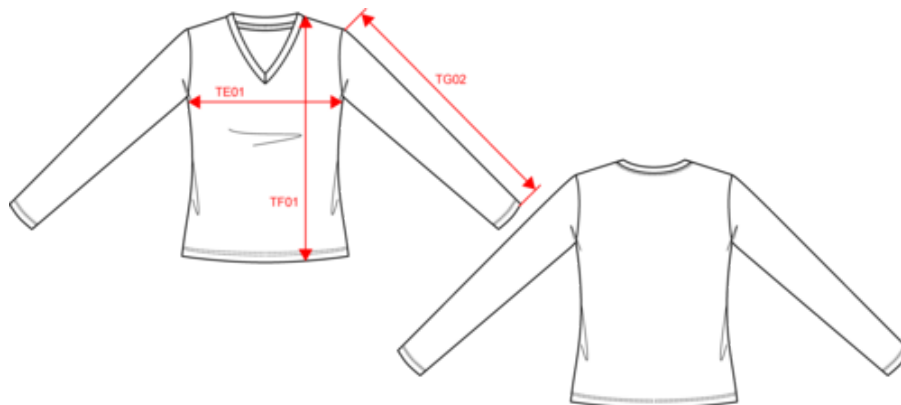

K358

KARIBAN

K382

Ladies' long sleeve V-neck T-shirt

Maße

Measurements in cm	S	M	L	XL	XXL	3XL
TE01 - 1/2 chest width at 1.5cm below armhole	45.00	48.00	51.00	54.00	57.00	60.00
TF01 - Total height from HSP	62.00	64.00	66.00	68.00	70.00	72.00
TG02 - Long sleeve length	58.75	59.75	60.75	61.75	62.75	63.75