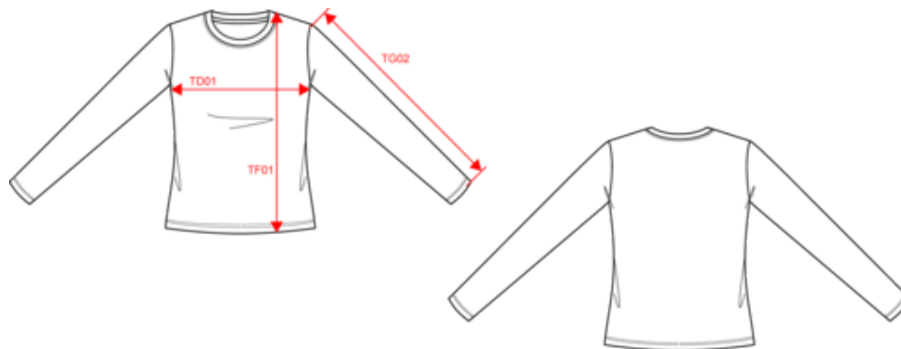

K359

KARIBAN

K383

Ladies' long-sleeved crew neck T-shirt

Maße

Measurements in cm	S	M	L	XL	XXL	3XL
TE01 - 1/2 chest width at 1.5cm below armhole	45.00	48.00	51.00	54.00	57.00	60.00
TF01 - Total height from HSP	62.00	64.00	66.00	68.00	70.00	72.00
TG02 - Long sleeve length	58.75	59.75	60.75	61.75	62.75	63.75