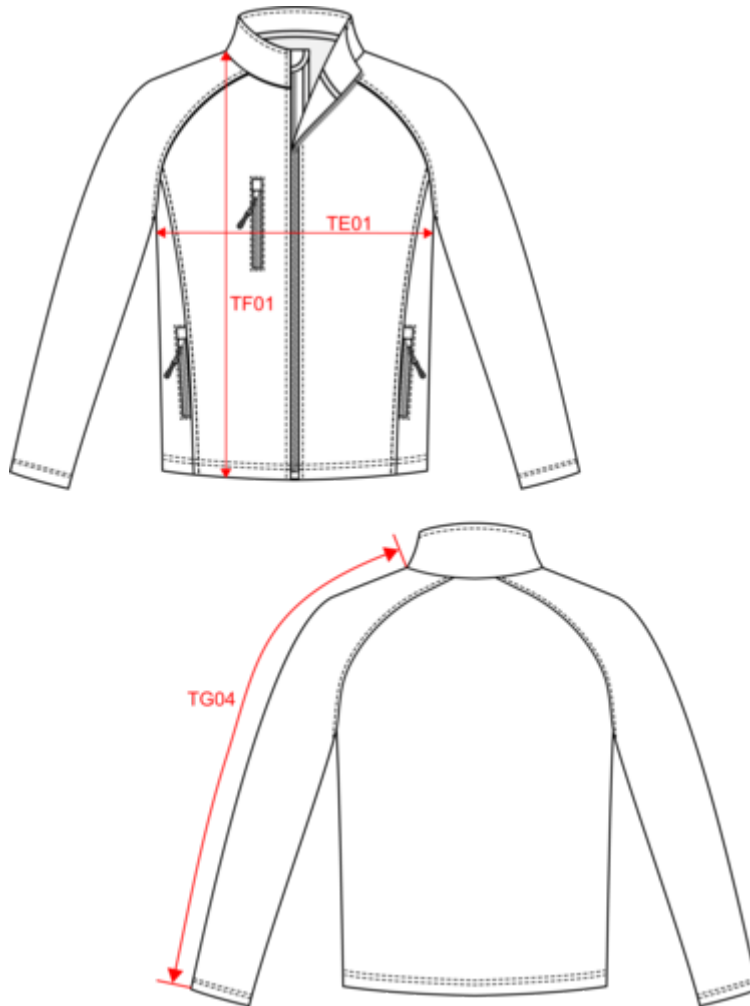

Maße

Measurements in cm	XS	S	M	L	XL	XXL	3XL	4XL	5XL
TE01 - 1/2 chest width at 1.5cm below armhole	49.00	52.00	55.00	58.00	61.00	64.00	67.00	70.00	73.00
TF01 - Total height from HSP	70.50	72.50	74.50	76.50	78.50	80.50	82.50	84.50	86.50
TG04 - Raglan long sleeve length	78.50	80.25	82.00	83.75	85.50	87.25	89.00	90.75	92.50