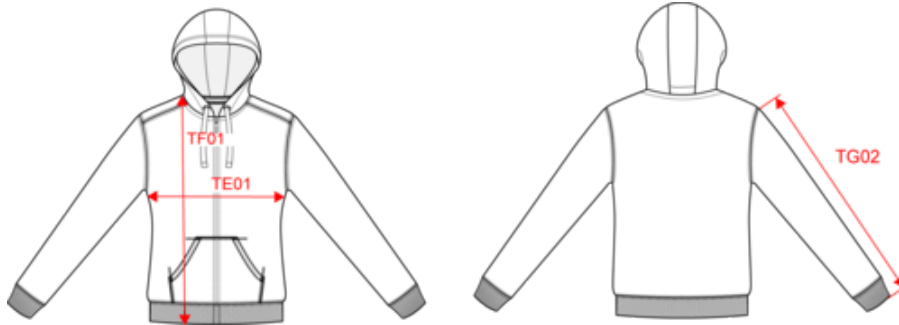

KARIBAN

K464

DAMEN KAPUZENSHIRT mit Reißverschluss

Maße

Measurements in cm	XS	S	M	L	XL	XXL
TE01 - 1/2 chest width at 1.5cm below armhole	45.00	48.00	51.00	54.00	57.00	60.00
TF01 - Total height from HSP	62.00	64.00	66.00	68.00	70.00	72.00
TG02 - Long sleeve length	61.50	62.50	63.50	64.50	65.50	66.50