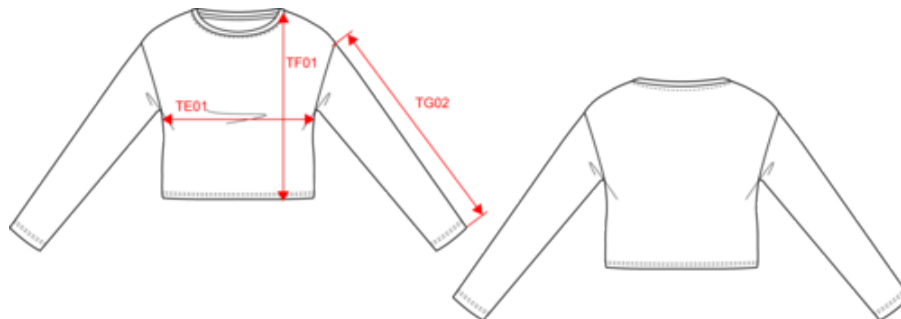

## Maße

Measurements in cm	S/M	L/XL
TE01 - 1/2 chest width at 1.5cm below armhole	65.00	71.00
TF01 - Total height from HSP	60.00	63.50
TG02 - Long sleeve length	43.00	44.00