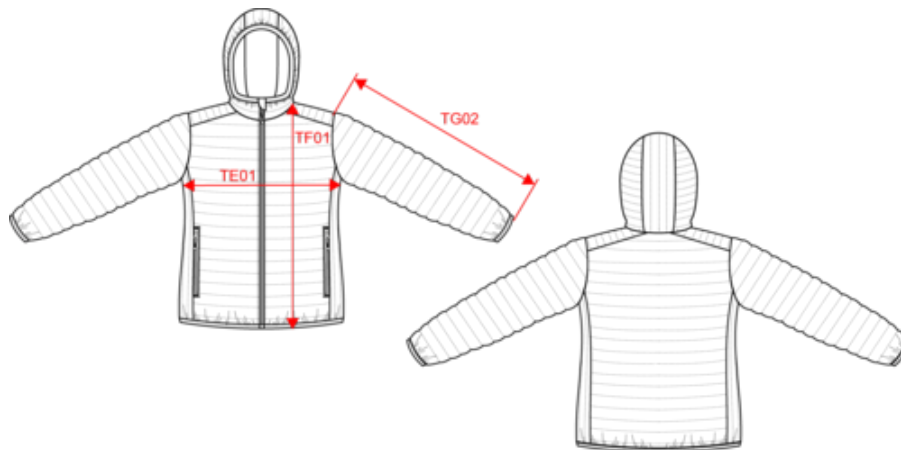

K6110

K6112

KARIBAN

K6111

Leichte Damen-Steppjacke mit Kapuze

Maße

| Measurements in cm | XS | S | M | L | XL | XXL |
|---|-------|-------|-------|-------|-------|-------|
| TE01 - 1/2 chest width at 1.5cm below armhole | 46.00 | 49.00 | 52.00 | 55.00 | 58.00 | 61.00 |
| TF04 - Back total height from HSP | 60.00 | 62.00 | 64.00 | 66.00 | 68.00 | 70.00 |
| TG02 - Long sleeve length | 64.00 | 65.00 | 66.00 | 67.00 | 68.00 | 69.00 |