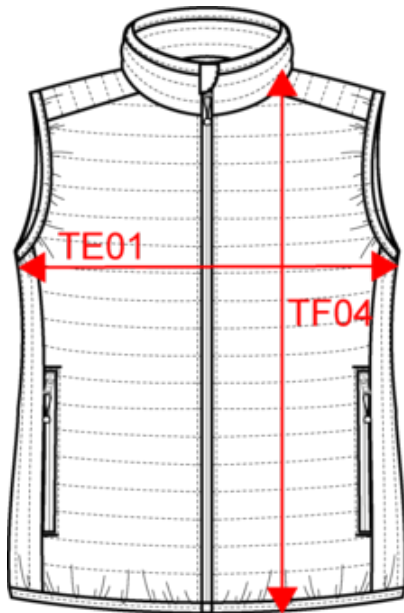

### Maße

Measurements in cm	XS	S	M	L	XL	XXL
TE01 - 1/2 chest width at 1.5cm below armhole	46.00	49.00	52.00	55.00	58.00	61.00
TF04 - Back total height from HSP	60.00	62.00	64.00	66.00	68.00	70.00