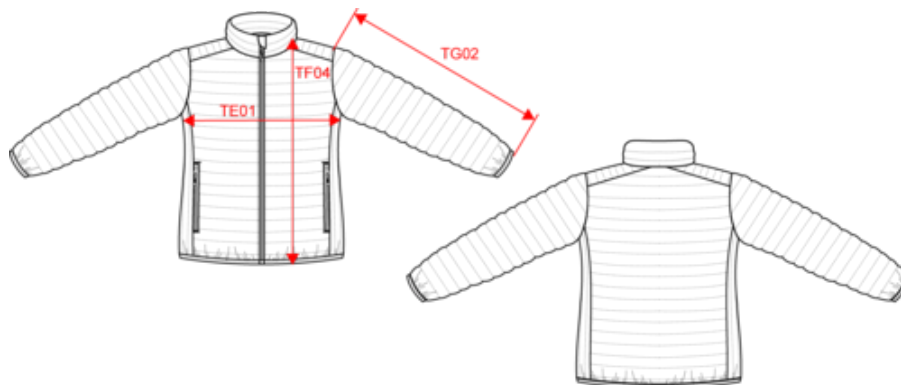

K6120

KARIBAN

K6121

Leichte Steppjacke für Damen

Maße

Measurements in cm	XS	S	M	L	XL	XXL
TE01 - 1/2 chest width at 1.5cm below armhole	46.00	49.00	52.00	55.00	58.00	61.00
TF04 - Back total height from HSP	60.00	62.00	64.00	66.00	68.00	70.00
TG02 - Long sleeve length	64.00	65.00	66.00	67.00	68.00	69.00