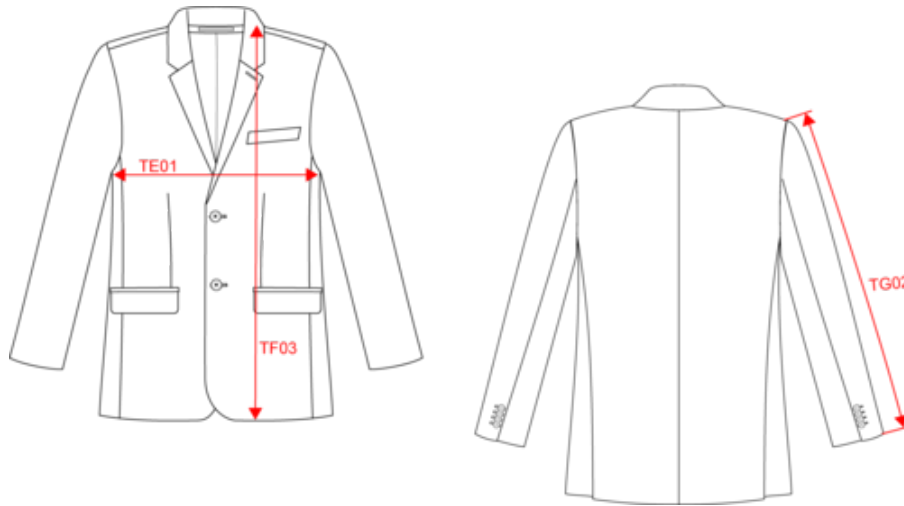

Herrenjacke

Maße

Measurements in cm	44	46	48	50	52	54	56	58	60	62	64	66	68	70
TE01 - 1/2 chest width at 1.5cm below armhole	48.00	50.00	52.00	54.00	56.00	58.00	60.00	62.00	64.00	66.00	68.00	70.00	72.00	74.00
TF03 - Front total height from HSP	71.50	72.50	73.50	74.50	75.50	76.50	77.50	78.50	79.50	80.50	81.50	82.50	83.50	84.50
TG02 - Long sleeve length	67.00	67.50	68.00	68.50	69.00	69.50	70.00	70.00	70.50	70.50	71.00	71.00	71.50	71.50