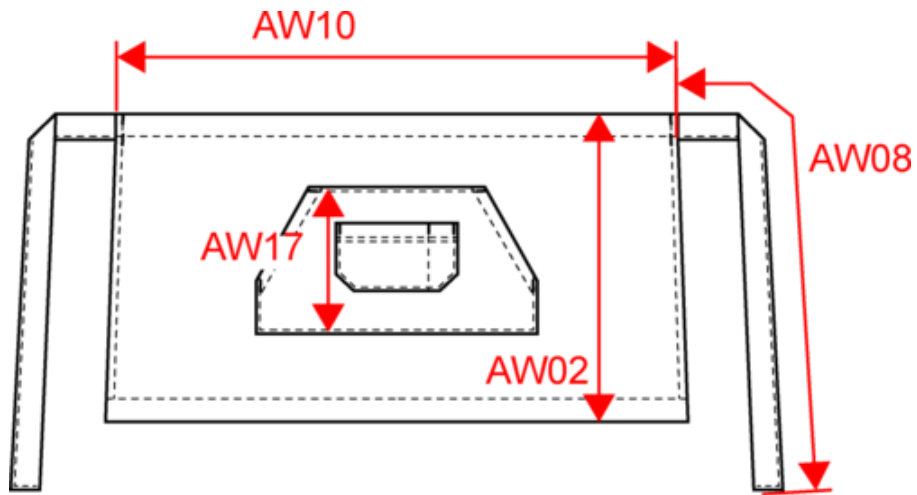

### Maße

Measurements in cm	One size
AW02 - Total height	50.00
AW08 - Apron waist strap length	75.00
AW10 - Apron waist width	90.00
AW17 - Pocket height at highest point	24.00