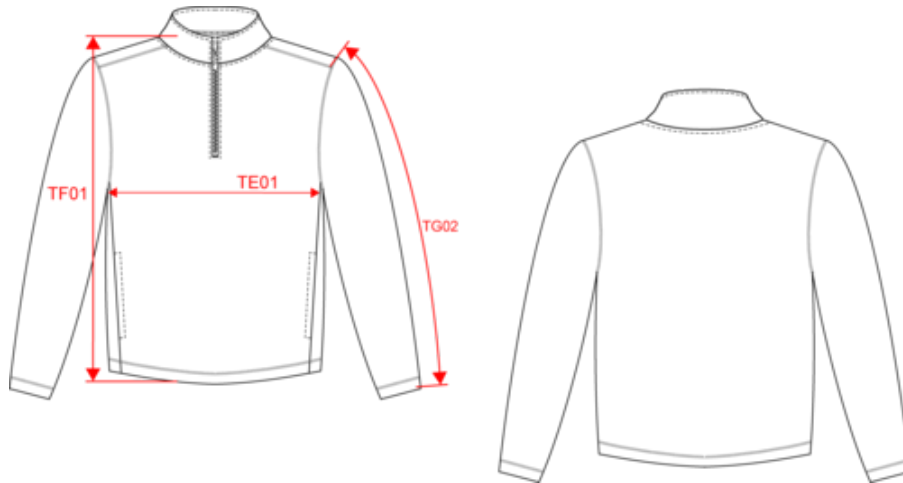

# KARIBAN

K912

Enzo > Mikrofleece Pullover 1/4 Zip

Maße

Measurements in cm	XS	S	M	L	XL	XXL	3XL	4XL	5XL
TE01 - 1/2 chest width at 1.5cm below armhole	50.00	53.00	56.00	59.00	62.00	65.00	68.00	71.00	74.00
TF01 - Total height from HSP	67.25	69.25	71.25	73.25	75.25	77.25	79.25	81.25	83.25
TG02 - Long sleeve length	63.50	64.50	66.00	67.50	69.00	70.50	72.00	73.50	75.00