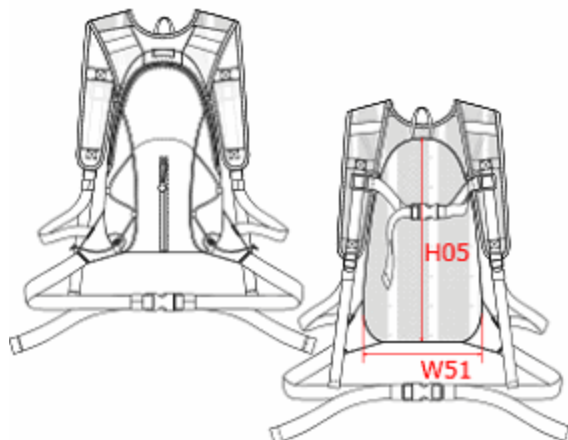

REFERENCE : KI0111

SIZES : U

COMPOSITION :

Main fabric : Polyester ripstop 190T Acrilic backing

100%polyester

Fabric : Honeycomb Polyester PU backing As contrast fabric.

100% polyester

Lining : Polyester 210D PU backing Is internal lining. 100%

polyester

Mesh : Polyester puffy mesh On back panel + shoulder straps

100%polyester

FABRIC CONSTRUCTION AND FINISHING :

Polyester Ripstop 190T Acrilic backing

ARTICLE WEIGHT :

330 gr/pc

DESCRIPTION		COLORS	PANTONE SERIGRAPHIE
Français : Sac à dos porte boisson		Black / Slate grey	Black / 424C
English : Hydra backpack		Burnt lime / Slate grey	583C / 424C
Nederlands : Hydra backpack		Black / Royal blue	Black / 287C
Deutsch : Hydra-Rucksack		Red / Dark grey	1795C / 432C
Español : Mochila trail			
Italiano : Zaino/Camel bag			
Português : Hydra - Mochila desportiva			
MEASUREMENT			
Description	U		
H05 Hauteur totale / Total height	37		
W51 Total width	21		
PACKING			
Box	30 pcs / box U => L:47cm W:44cm H:37cm GW:10,75Kg NW:9,75Kg		