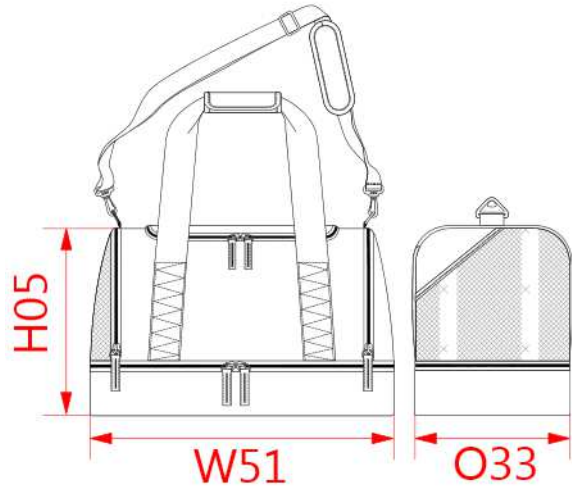

REFERENCE : KI0618

SIZES : U

COMPOSITION :

Main fabric : Polyester 600D PVC backing Main fabric in main color. 100%polyester

Main fabric : Polyester 600D PVC backing Main fabric in contrast color. On bottom compartment. 100%polyester

Lining : Polyester 210D PU backing - 75 As inside lining. 100% polyester

Mesh 1 : Polyester mesh - 150 On one lateral pocket. 100% polyester

FABRIC CONSTRUCTION AND FINISHING :

PVC backing

ARTICLE WEIGHT :

1200 gr/pc

DESCRIPTION	
Français :	Sac sport collectif
English :	Team sports bag
Nederlands :	Teamsporttas
Deutsch :	Team-Sporttasche
Español :	Bolsa deporte de equipos
Italiano :	Trolley
Português :	Saco de desporto

COLORS	PANTONE SERIGRAPHIE
Black / Black	Black / Black
Black / Red	Black / 1795C
Dark grey / Royal blue	432C / 287C
Navy / Navy	296C / 296C

MEASUREMENT	
Description	U
H05 Hauteur totale / Total height	34
W51 Total width	55
O33 Deep of bottom part	28

PACKING	
Box	5 pcs / box U => L:59cm W:32cm H:54cm GW:7Kg NW:6Kg