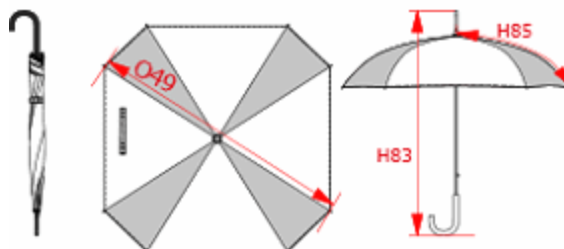

REFERENCE : KI2023

SIZES : U

COMPOSITION :

Main fabric : Polyester 210T 100%polyester

Main fabric : Polyester 210T As contrast color 100%polyester

Material 2 : Fiberglass quality For shaft, ribs and stretchers
100%fiber glass

450 gr/pc

DESCRIPTION		COLORS	PANTONE SERIGRAPHIE
Français : Parapluie carré		White	White
English : Square umbrella		Black / Orange	Black / 1495C
Nederlands : Square umbrella		Navy	296C
Deutsch : Quadratischer schirm		Black / Royal blue	Black / 287C
Español : Paraguas cuadrado		Black	Black
Italiano : Ombrello quadrato		Slate grey	424C
Português : Chapéu de chuva quadrado			
MEASUREMENT			
Description	U		
O49 Diameter of the umbrella	105		
H83 Height of the umbrella's shaft	86		
H85 Lenght of the umbrella's ribs	58,50		
PACKING			
Box	20 pcs / box U => L:96,5cm W:18,5cm H:16,5cm GW:10kg NW:9kg		