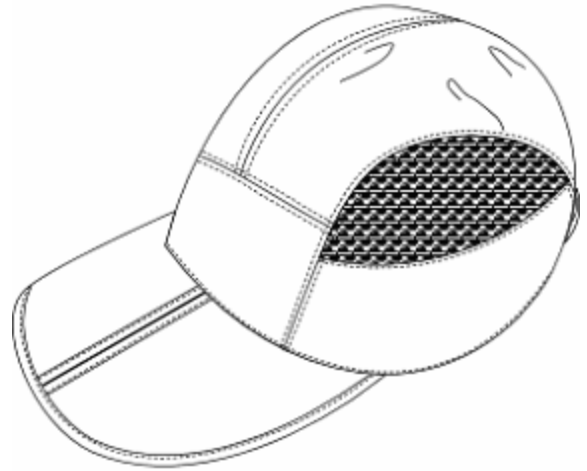

**REFERENCE :** KP206

**SIZES :** U

**COMPOSITION :**

Main fabric : Polyester microfiber 110 100%polyester

Fabric 1 : Mesh 105 For side yokes 100%polyester

**ARTICLE WEIGHT :**

30gr/pc

| DESCRIPTION                                   |  | COLORS       | PANTONE<br>SERIGRAPHIE |
|---|--|--------------|------------------------|
| <b>Français :</b> Casquette sport pliable     |  | White / Grey | White / 422C           |
| <b>English :</b> Foldable sports cap          |  | Black / Lime | Black / 367C           |
| <b>Nederlands :</b> Opvouwbare sportpet       |  | Red / Grey   | 200C / 422C            |
| <b>Deutsch :</b> Faltbare Sportkappe          |  |              |                        |
| <b>Español :</b> Gorra plegable de deporte    |  |              |                        |
| <b>Italiano :</b> Cappellino sport pieghevole |  |              |                        |
| <b>Português :</b> Boné de desporto dobrável  |  |              |                        |
| MEASUREMENT                                   |  |              |                        |
| Description                                   | U  |              |                        |
| H10 Tour de tête / Head measurement           | 58   |              |                        |
| CARE LABEL                                    |  |              |                        |
|   |  |              |                        |
| PACKING                                       |  |              |                        |
| Box   | 100 pcs / box<br>U => L:54cm W:45cm H:30cm GW:6.90kg NW:5.00kg |              |                        |