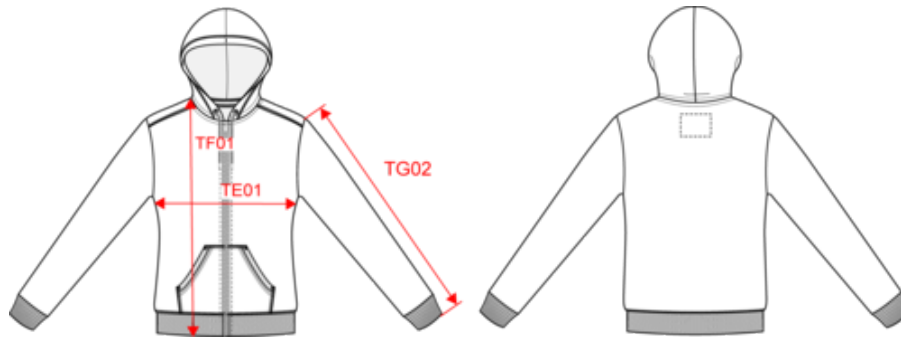

KV2306

KARIBAN

KV2307

Damen Kapuzensweatshirt mit Reißverschluss

Maße

Measurements in cm	XS	S	M	L	XL	XXL
TE01 - 1/2 chest width at 1.5cm below armhole	45.00	48.00	51.00	54.00	57.00	60.00
TF01 - Total height from HSP	61.00	63.00	65.00	67.00	69.00	71.00
TG02 - Long sleeve length	60.00	61.00	62.00	63.00	64.00	65.00