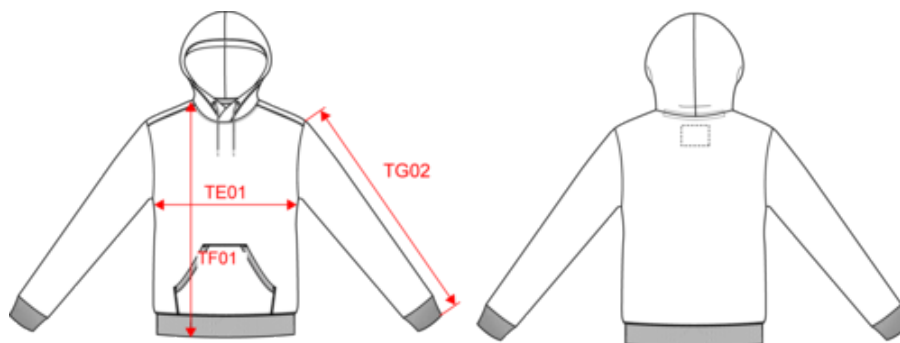

Zolltarifnummer

61102091

Waschanleitung

KARIBAN

KV2308

Kapuzensweatshirt

Maße

Measurements in cm	XS	S	M	L	XL	XXL	3XL
TE01 - 1/2 chest width at 1.5cm below armhole	49.00	52.00	55.00	58.00	61.00	64.00	67.00
TF01 - Total height from HSP	69.00	71.00	73.00	75.00	77.00	79.00	81.00
TG02 - Long sleeve length	65.25	66.25	67.25	68.25	69.25	70.25	71.25