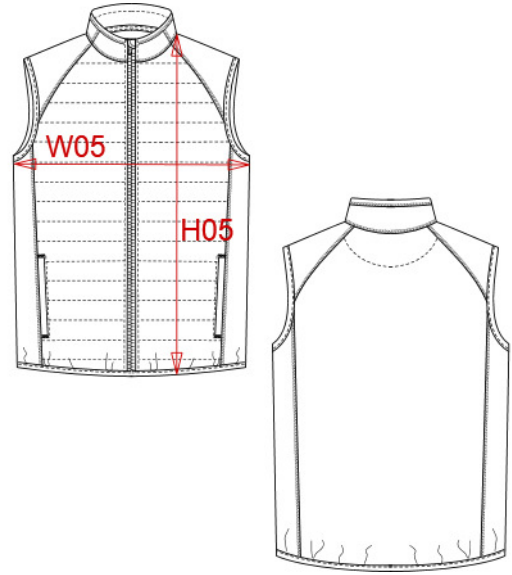

PROACT.®

REFERENCE : PA235

SIZES : XS_S_M_L_XL_XXL_3XL

COMPOSITION :

Main fabric : Brushed Polyester / Elastane jersey 90/10 - 270
For back, inner and outer collar and under front tab 90% polyester / 10%elastane

Main fabric : Nylon ripstop 430T PA coating - 35 For front, pocket facing, collar yoke and back facing 100%polyamide

Main fabric : Polyester ripstop 430T PA coating - 35 For front, pocket facing, collar yoke and back facing 100%polyester

Wad 1 : Polyfil 160 For inner fronts padded 100%polyester

Lining : Polyester 210T - 60 For inner front and pocket sacks 100%polyester

WEIGHT :

Main fabric : 270 gsm

Main fabric : 35 gsm

Main fabric : 35 gsm

Wad 1 : 160 gsm

Lining : 60 gsm

TECHNICAL DETAIL :

Wate-repellent fabric 1 + 2

ARTICLE WEIGHT :

312 gr/pc

DESCRIPTION	COLORS	PANTONE SERIGRAPHIE
Français : Veste sport bi-matière sans manches	Black	Black
English : Dual-fabric sleeveless sports jacket	Dark royal blue / Black	654C / Black
Nederlands : Sportjas in twee stoffen zonder mouwen	Sporty grey / Black	425C / Black
Deutsch : Sportweste aus Bi-Material	Sporty navy	7546C
Español : Chaleco deportivo dos-materiales	Sporty red	1805C
Italiano : Giacca sportiva bimeriale smanicata	Marl grey / Sporty navy	877C / 7546C
Português : Colete de desporto bi-matéria	Lime / Black	367C / Black

MEASUREMENT							
Description	XS	S	M	L	XL	XXL	3XL
H05 (M) Hauteur totale / Total height	66	68	70	72	74	76	78
W05 (M) 1/2 largeur poitrine / 1/2 chest width	46	49	52	55	58	61	64

CARE LABEL				

PACKING	
Box	15 pcs / box XS => L:60cm W:40cm H:22cm GW:6kg NW:4.5kg S => L:60cm W:40cm H:22cm GW:6kg NW:4.5kg M => L:60cm W:40cm H:22cm GW:6kg NW:4.5kg L => L:60cm W:40cm H:22cm GW:6.5kg NW:5kg XL => L:60cm W:40cm H:22cm GW:6.5kg NW:5kg XXL => L:60cm W:40cm H:22cm GW:6.5kg NW:5kg 3XL => L:60cm W:40cm H:22cm GW:7kg NW:5.5kg