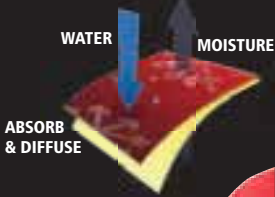

COOL-DRY®
MOISTURE WICKING CONTROL

Lightweight

Breathable
Extremely lightweight
Quick drying

	XS	S	M	L	XL
UK	8	10	12	14	16
EURO	36	38	40	42	44
CASE: 20			PACK: 5		

Note
Measurements refer to body size, not garment dimensions, and are in Inches and centimetres.