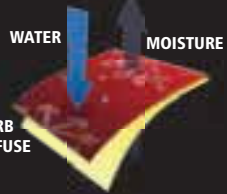

20
21

SPIRO

Breathable
Extremely lightweight
Quick drying

Lightweight

ABSORB
& DIFFUSE

COOL-DRY®
MOISTURE WICKING CONTROL

	S	M	L	XL	2XL
INCH	38	40	42	44	46
CM	97	102	107	112	117
	CASE: 20		PACK: 5		

Note